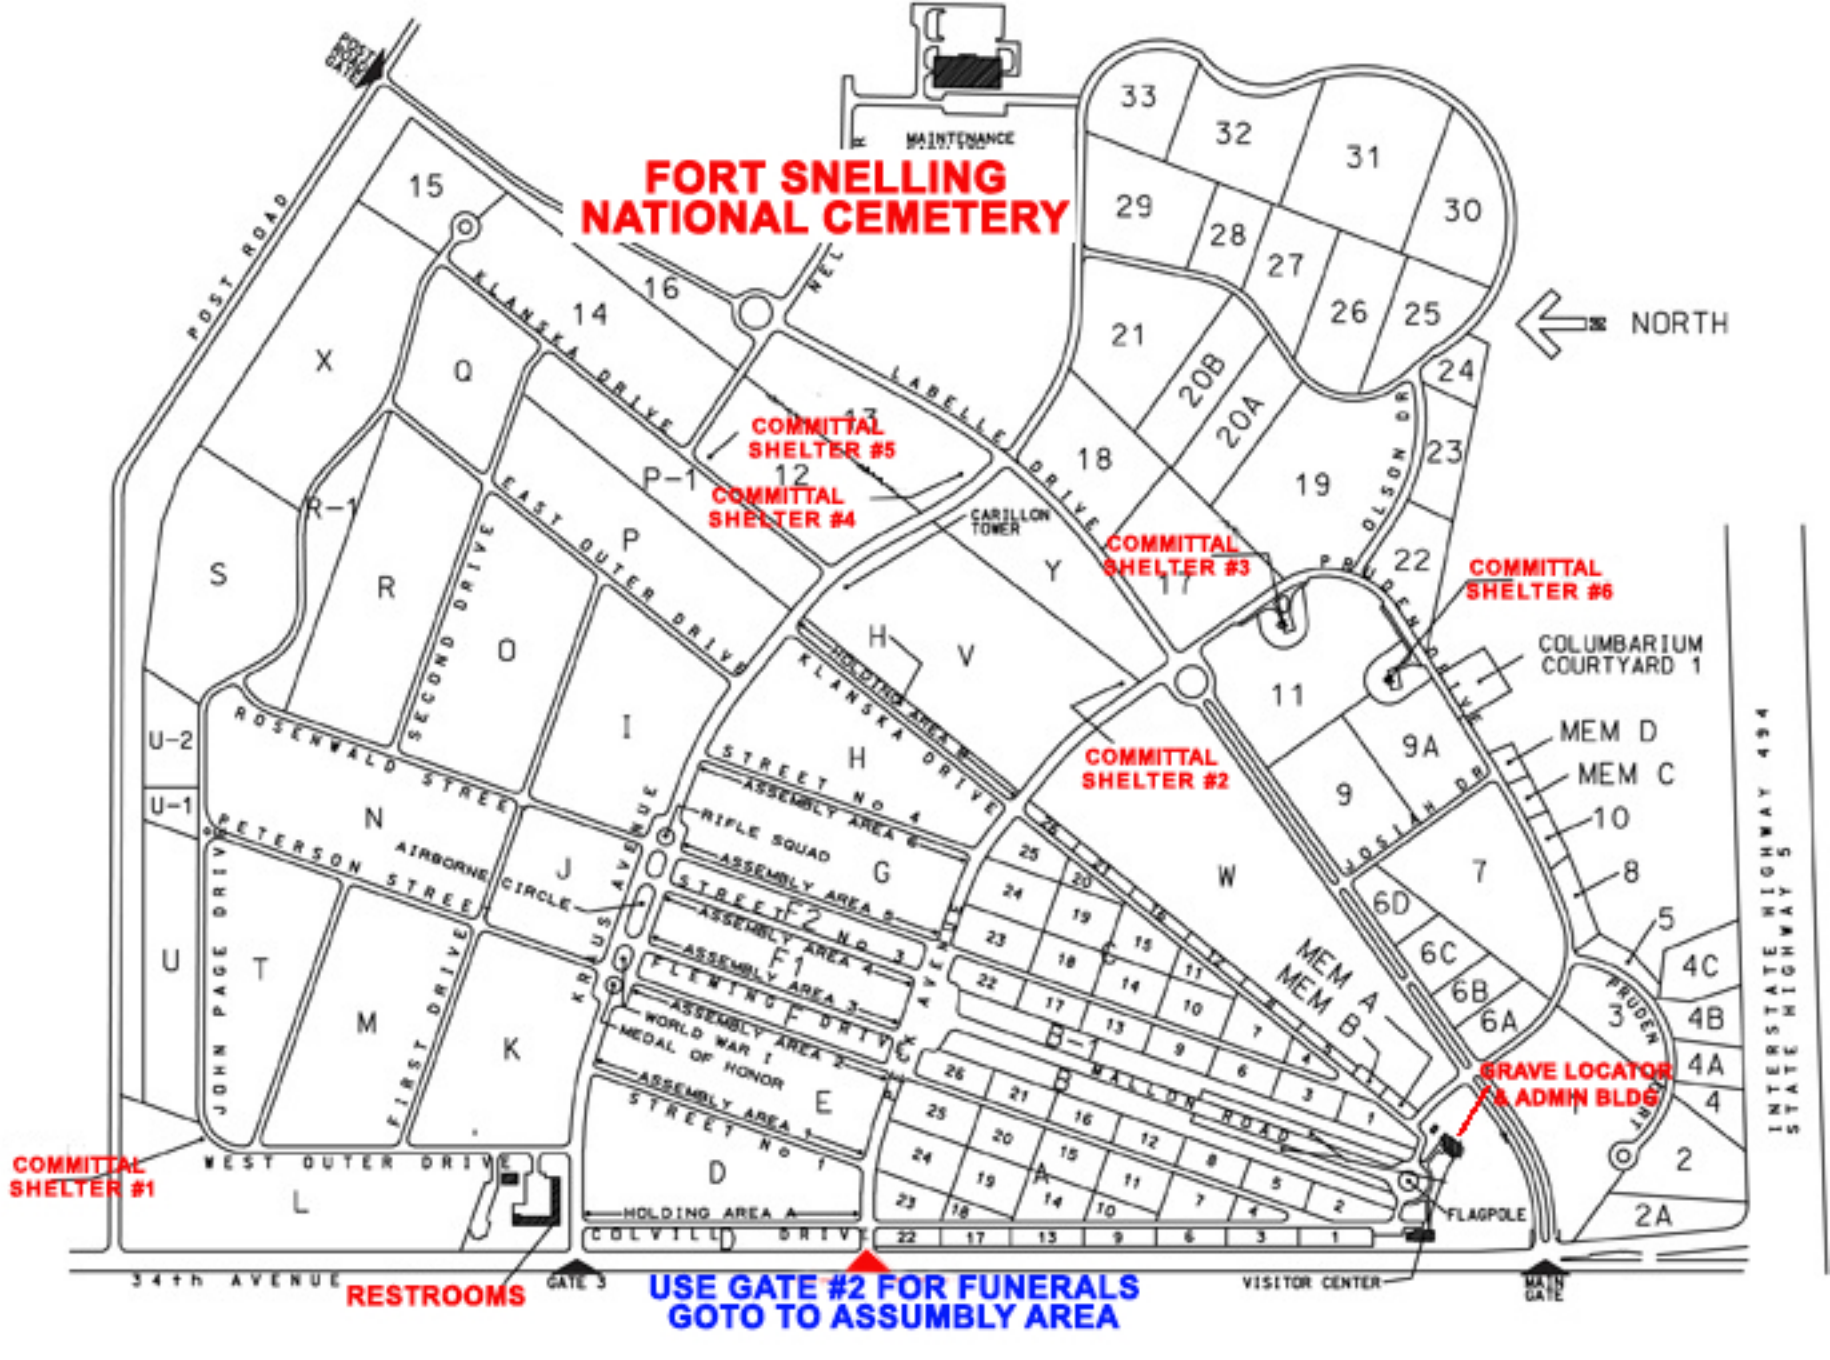

# FORT SNELLING NATIONAL CEMETERY

**USE GATE #2 FOR FUNERALS  
GOTO TO ASSUMBLY AREA**